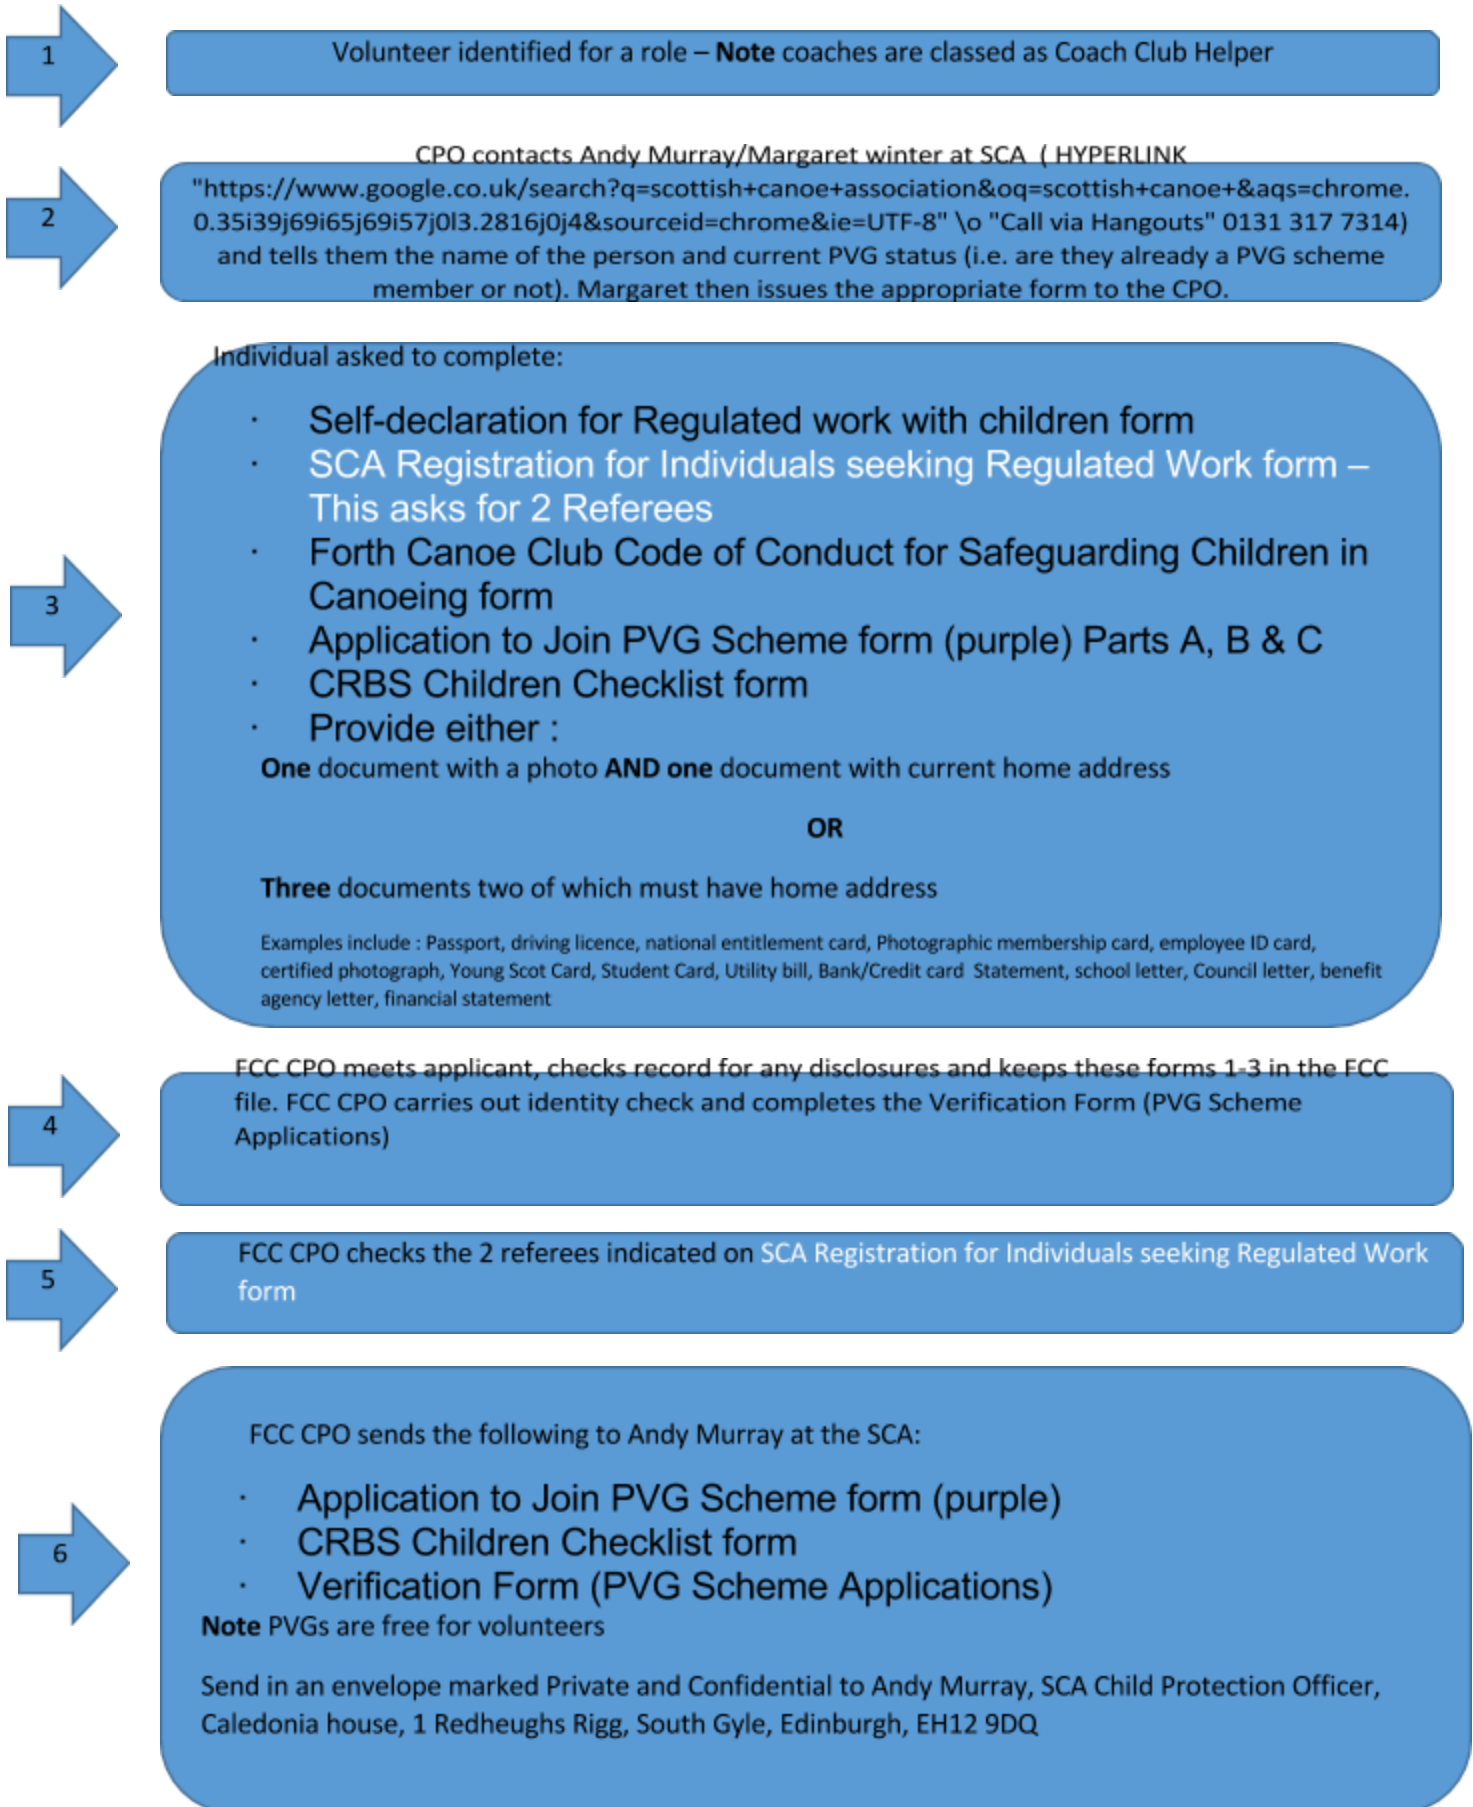

FCC CPO High Level Process Flow Chart – **New** PVG members

FCC CPO High Level Process Flow Chart – Existing PVG members